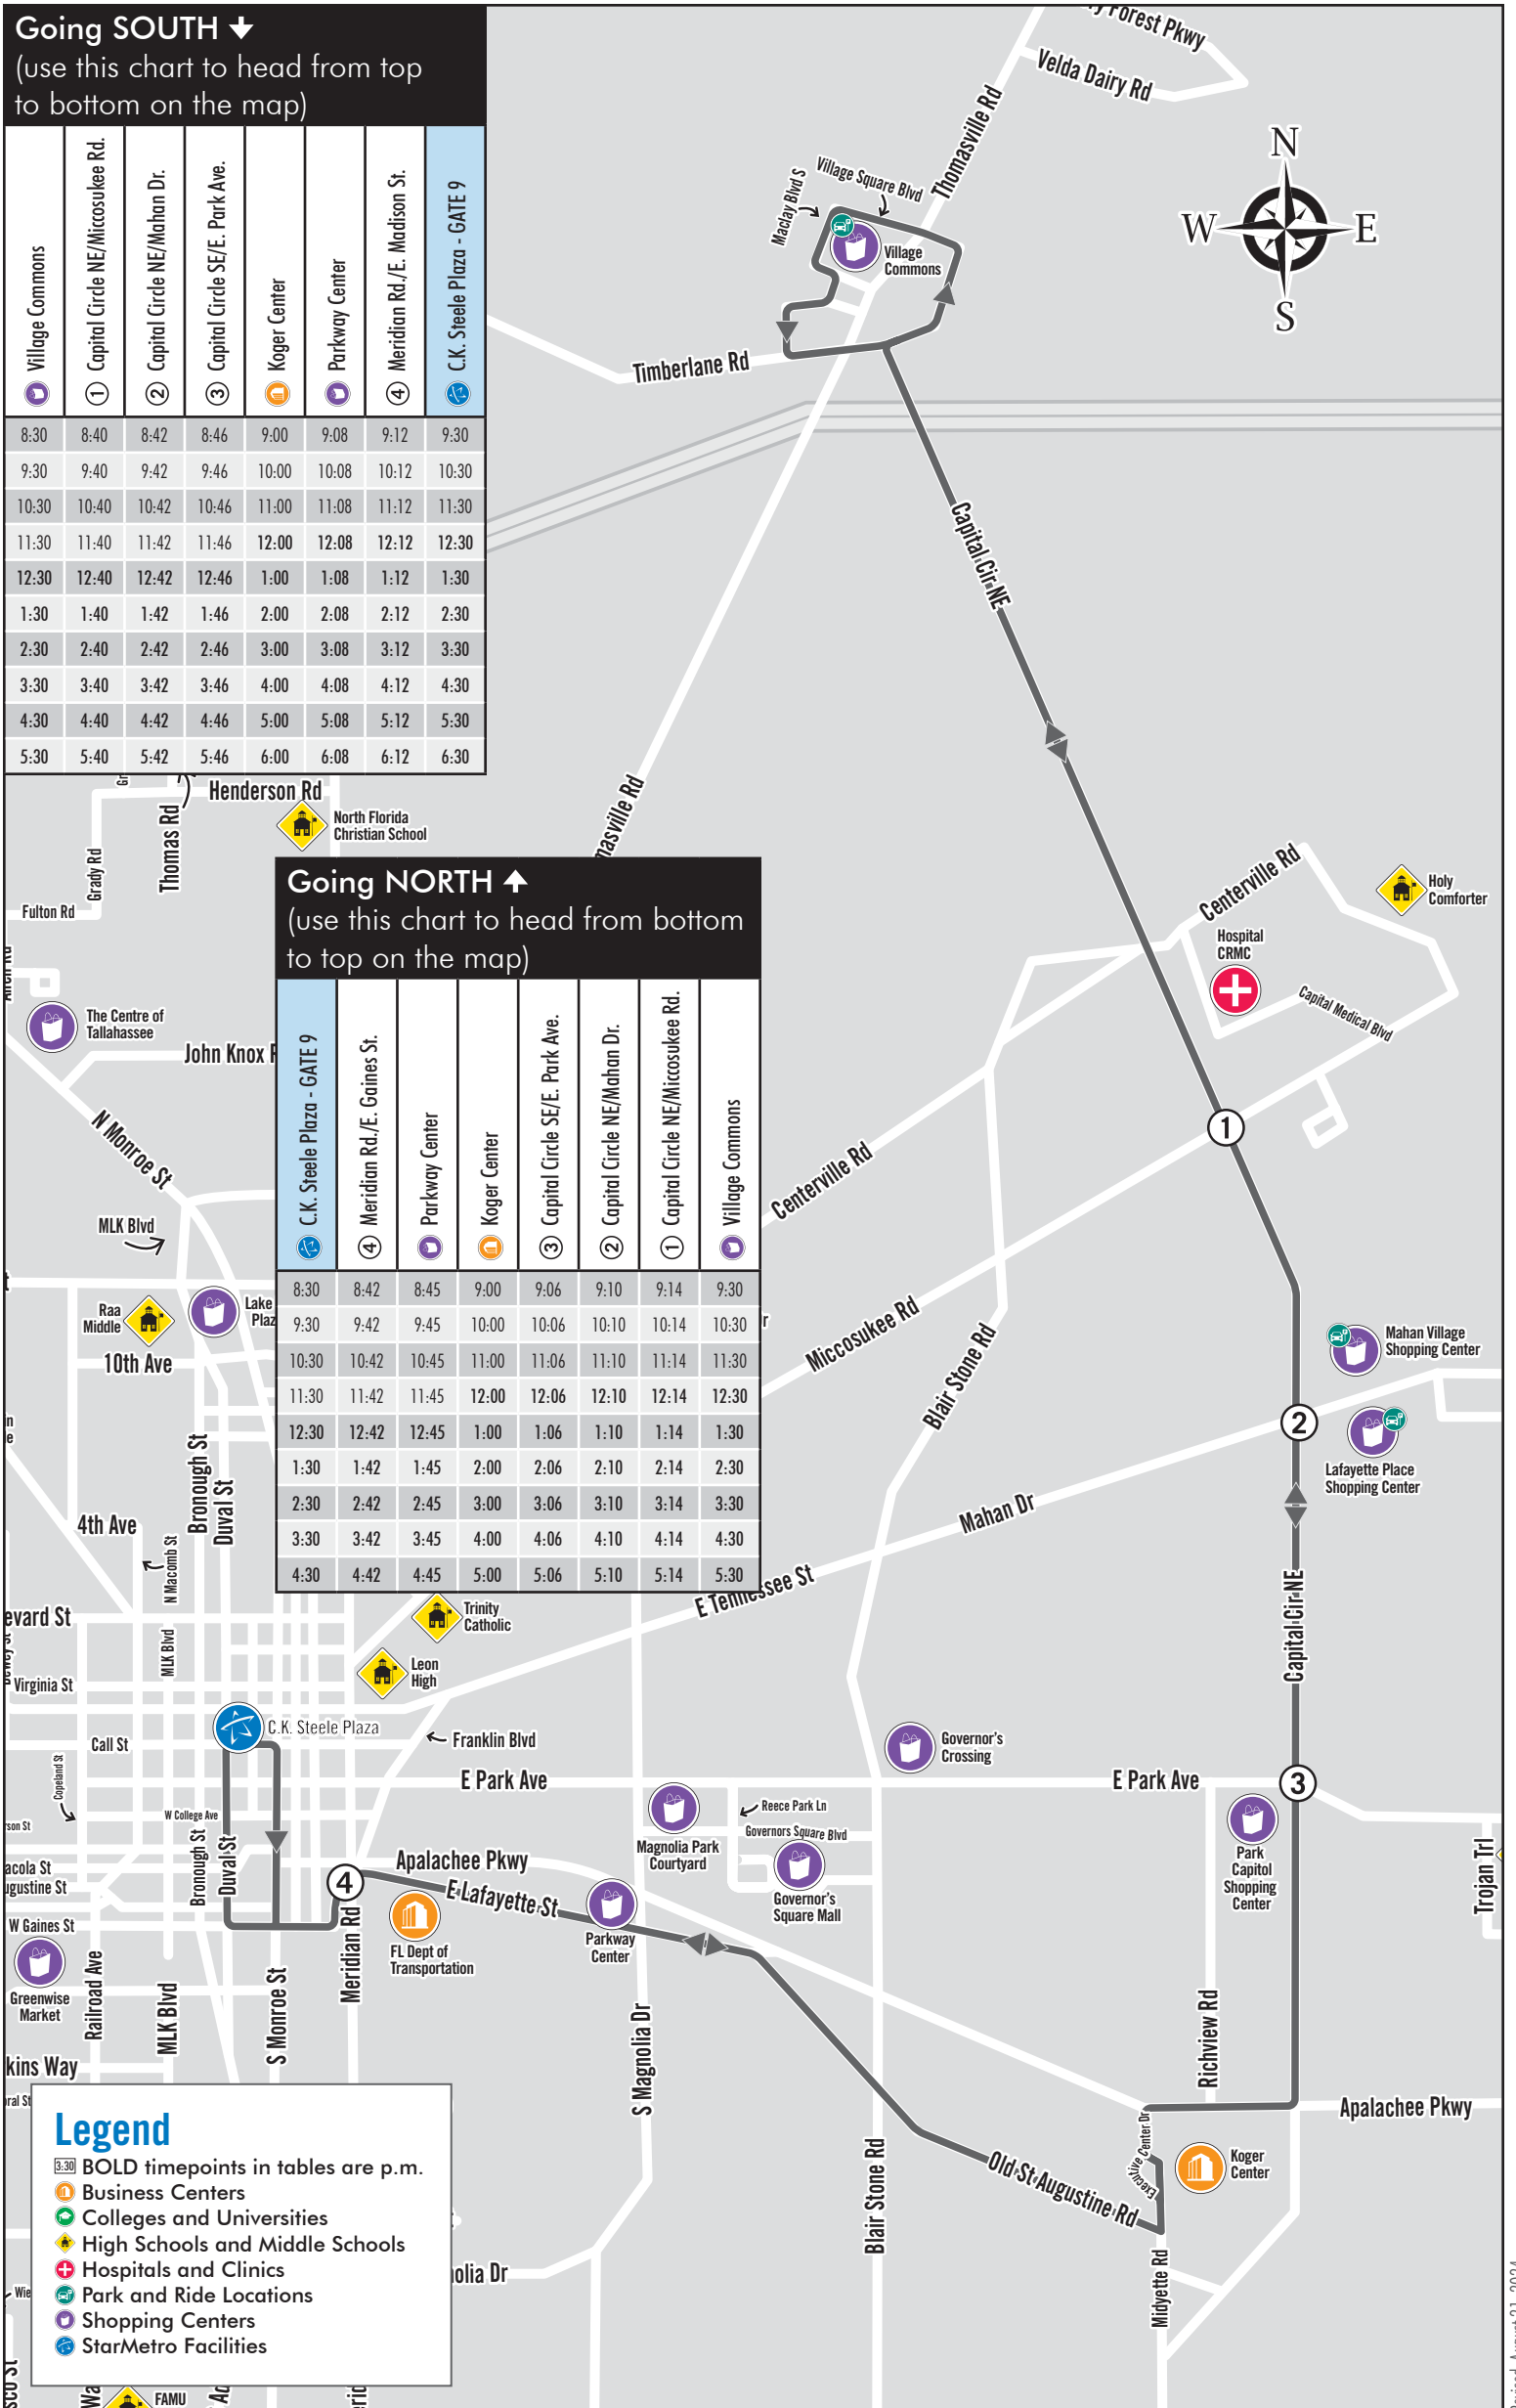

Red Hills Route (Saturdays)

C.K. Steele Plaza, Koger Center, Capital Circle NE, Village Commons
Saturday (8:30 a.m. - 6:30 p.m.) | Bus comes every: **60 min**

Going SOUTH ↓

(use this chart to head from top to bottom on the map)

8:30	8:40	8:42	8:46	9:00	9:08	9:12	9:30
9:30	9:40	9:42	9:46	10:00	10:08	10:12	10:30
10:30	10:40	10:42	10:46	11:00	11:08	11:12	11:30
11:30	11:40	11:42	11:46	12:00	12:08	12:12	12:30
12:30	12:40	12:42	12:46	1:00	1:08	1:12	1:30
1:30	1:40	1:42	1:46	2:00	2:08	2:12	2:30
2:30	2:40	2:42	2:46	3:00	3:08	3:12	3:30
3:30	3:40	3:42	3:46	4:00	4:08	4:12	4:30
4:30	4:40	4:42	4:46	5:00	5:08	5:12	5:30
5:30	5:40	5:42	5:46	6:00	6:08	6:12	6:30

Going NORTH ↑

(use this chart to head from bottom to top on the map)

8:30	8:42	8:45	9:00	9:06	9:10	9:14	9:30
9:30	9:42	9:45	10:00	10:06	10:10	10:14	10:30
10:30	10:42	10:45	11:00	11:06	11:10	11:14	11:30
11:30	11:42	11:45	12:00	12:06	12:10	12:14	12:30
12:30	12:42	12:45	1:00	1:06	1:10	1:14	1:30
1:30	1:42	1:45	2:00	2:06	2:10	2:14	2:30
2:30	2:42	2:45	3:00	3:06	3:10	3:14	3:30
3:30	3:42	3:45	4:00	4:06	4:10	4:14	4:30
4:30	4:42	4:45	5:00	5:06	5:10	5:14	5:30

Legend

- BOLD timepoints in tables are p.m.
- Business Centers
- Colleges and Universities
- High Schools and Middle Schools
- Hospitals and Clinics
- Park and Ride Locations
- Shopping Centers
- StarMetro Facilities