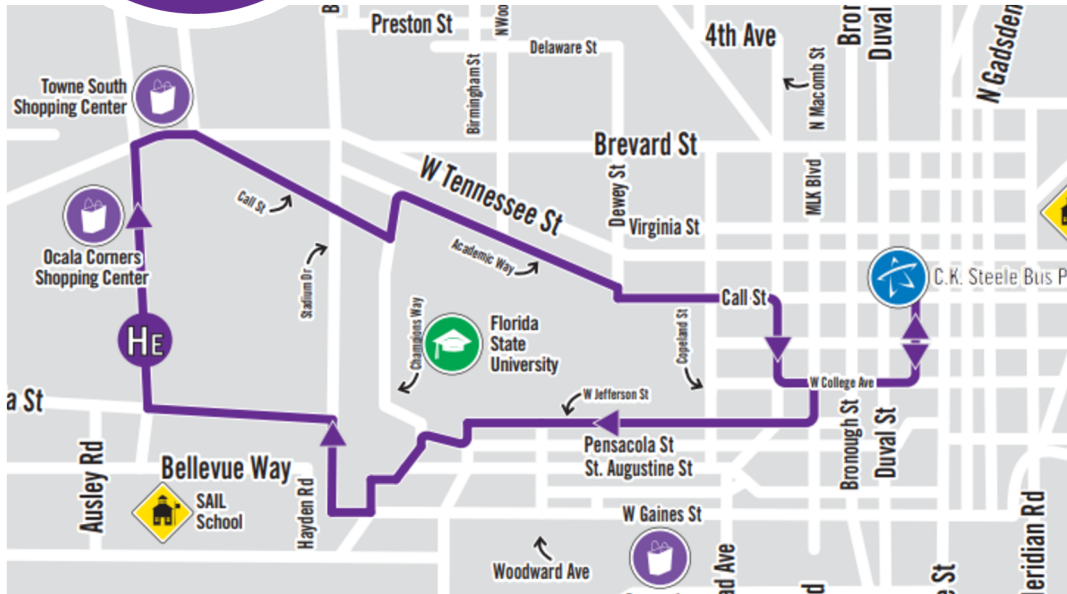

HERITAGE																												
OCALA HERITAGE GROVE	TENNESSEE AT HIGH EB	1817 CALL AT TENNESSEE	CALL AT CHAPEL	CALL AND CONRADI	SPIRIT AT STADIUM	CHIEFTAN AND CALL	CHIEFTAN AND ACADEMIC	ACADEMIC AND ANTARCTIC	OGLESBY UNION	CALL AT DEWEY	CALL AT COPELAND	CALL AT PALM PARKING LOT	COLLEGE AT MLK EB	COLLEGE AT KLEMEN PLAZA NB	ADAMS AT PARK EB	C.K. STEELE GATE 1	ADAMS AT PARK SB	COLLEGE AT BRONOUGH WB	COLLEGE AT MLK WB	JEFFERSON AT COLLEGE OF LAW WB	JEFFERSON AT COPELAND SB	JEFFERSON AT GRAY SB	JEFFERSON AT LORENE WB	JEFFERSON AT VARSITY	FSU 1ST CIRCLE	PENSACOLA AT CHAPEL WB	PENSACOLA AT LIPONA WB	OCALA HERITAGE GROVE
7:00	7:02	7:02	7:03	7:04	7:07	7:09	7:10	7:12	7:14	7:15	7:16	7:17	7:21	7:24	7:30	7:36	7:37	7:38	7:38	7:39	7:40	7:42	7:43	7:46	7:50	7:55	7:56	8:00
7:30	7:32	7:32	7:33	7:34	7:37	7:39	7:40	7:42	7:44	7:45	7:46	7:47	7:51	7:54	8:00	8:06	8:07	8:08	8:08	8:09	8:10	8:12	8:13	8:16	8:20	8:25	8:26	8:30
7:45	7:47	7:47	7:48	7:49	7:52	7:54	7:55	7:57	7:59	8:00	8:01	8:02	8:06	8:09	8:15	8:21	8:22	8:23	8:23	8:24	8:25	8:27	8:28	8:31	8:35	8:40	8:41	8:45
8:00	8:02	8:02	8:03	8:04	8:07	8:09	8:10	8:12	8:14	8:15	8:16	8:17	8:21	8:24	8:30	8:36	8:37	8:38	8:38	8:39	8:40	8:42	8:43	8:46	8:50	8:55	8:56	9:00
8:30	8:32	8:32	8:33	8:34	8:37	8:39	8:40	8:42	8:44	8:45	8:46	8:47	8:51	8:54	9:00	9:06	9:07	9:08	9:08	9:09	9:10	9:12	9:13	9:16	9:20	9:25	9:26	9:30
8:45	8:47	8:47	8:48	8:49	8:52	8:54	8:55	8:57	8:59	9:00	9:01	9:02	9:06	9:09	9:15	9:21	9:22	9:23	9:23	9:24	9:25	9:27	9:28	9:31	9:35	9:40	9:41	9:45
9:00	9:02	9:02	9:03	9:04	9:07	9:09	9:10	9:12	9:14	9:15	9:16	9:17	9:21	9:24	9:30	9:36	9:37	9:38	9:38	9:39	9:40	9:42	9:43	9:46	9:50	9:55	9:56	10:00
9:30	9:32	9:32	9:33	9:34	9:37	9:39	9:40	9:42	9:44	9:45	9:46	9:47	9:51	9:54	10:00	10:06	10:07	10:08	10:08	10:09	10:10	10:12	10:13	10:16	10:20	10:25	10:26	10:30
9:45	9:47	9:47	9:48	9:49	9:52	9:54	9:55	9:57	9:59	10:00	10:01	10:02	10:06	10:09	10:15	10:21	10:22	10:23	10:23	10:24	10:25	10:27	10:28	10:31	10:35	10:40	10:41	10:45
10:00	10:02	10:02	10:03	10:04	10:07	10:09	10:10	10:12	10:14	10:15	10:16	10:17	10:21	10:24	10:30	10:36	10:37	10:38	10:38	10:39	10:40	10:42	10:43	10:46	10:50	10:55	10:56	11:00
10:30	10:32	10:32	10:33	10:34	10:37	10:39	10:40	10:42	10:44	10:45	10:46	10:47	10:51	10:54	11:00	11:06	11:07	11:08	11:08	11:09	11:10	11:12	11:13	11:16	11:20	11:25	11:26	11:30
10:45	10:47	10:47	10:48	10:49	10:52	10:54	10:55	10:57	10:59	11:00	11:01	11:02	11:06	11:09	11:15	11:21	11:22	11:23	11:23	11:24	11:25	11:27	11:28	11:31	11:35	11:40	11:41	11:45
11:00	11:02	11:02	11:03	11:04	11:07	11:09	11:10	11:12	11:14	11:15	11:16	11:17	11:21	11:24	11:30	11:36	11:37	11:38	11:38	11:39	11:40	11:42	11:43	11:46	11:50	11:55	11:56	12:00
11:30	11:32	11:32	11:33	11:34	11:37	11:39	11:40	11:42	11:44	11:45	11:46	11:47	11:51	11:54	12:00	12:06	12:07	12:08	12:08	12:09	12:10	12:12	12:13	12:16	12:20	12:25	12:26	12:30
11:45	11:47	11:47	11:48	11:49	11:52	11:54	11:55	11:57	11:59	12:00	12:01	12:02	12:06	12:09	12:15	12:21	12:22	12:23	12:23	12:24	12:25	12:27	12:28	12:31	12:35	12:40	12:41	12:45
12:00	12:02	12:02	12:03	12:04	12:07	12:09	12:10	12:12	12:14	12:15	12:16	12:17	12:21	12:24	12:30	12:36	12:37	12:38	12:38	12:39	12:40	12:42	12:43	12:46	12:50	12:55	12:56	1:00
12:30	12:32	12:32	12:33	12:34	12:37	12:39	12:40	12:42	12:44	12:45	12:46	12:47	12:51	12:54	1:00	1:06	1:07	1:08	1:08	1:09	1:10	1:12	1:13	1:16	1:20	1:25	1:26	1:30
12:45	12:47	12:47	12:48	12:49	12:52	12:54	12:55	12:57	12:59	1:00	1:01	1:02	1:06	1:09	1:15	1:21	1:22	1:23	1:23	1:24	1:25	1:27	1:28	1:31	1:35	1:40	1:41	1:45
1:00	1:02	1:02	1:03	1:04	1:07	1:09	1:10	1:12	1:14	1:15	1:16	1:17	1:21	1:24	1:30	1:36	1:37	1:38	1:38	1:39	1:40	1:42	1:43	1:46	1:50	1:55	1:56	2:00
1:30	1:32	1:32	1:33	1:34	1:37	1:39	1:40	1:42	1:44	1:45	1:46	1:47	1:51	1:54	2:00	2:06	2:07	2:08	2:08	2:09	2:10	2:12	2:13	2:16	2:20	2:25	2:26	2:30
1:45	1:47	1:47	1:48	1:49	1:52	1:54	1:55	1:57	1:59	2:00	2:01	2:02	2:06	2:09	2:15	2:21	2:22	2:23	2:23	2:24	2:25	2:27	2:28	2:31	2:35	2:40	2:41	2:45
2:00	2:02	2:02	2:03	2:04	2:07	2:09	2:10	2:12	2:14	2:15	2:16	2:17	2:21	2:24	2:30	2:36	2:37	2:38	2:38	2:39	2:40	2:42	2:43	2:46	2:50	2:55	2:56	3:00
2:30	2:32	2:32	2:33	2:34	2:37	2:39	2:40	2:42	2:44	2:45	2:46	2:47	2:51	2:54	3:00	3:06	3:07	3:08	3:08	3:09	3:10	3:12	3:13	3:16	3:20	3:25	3:26	3:30